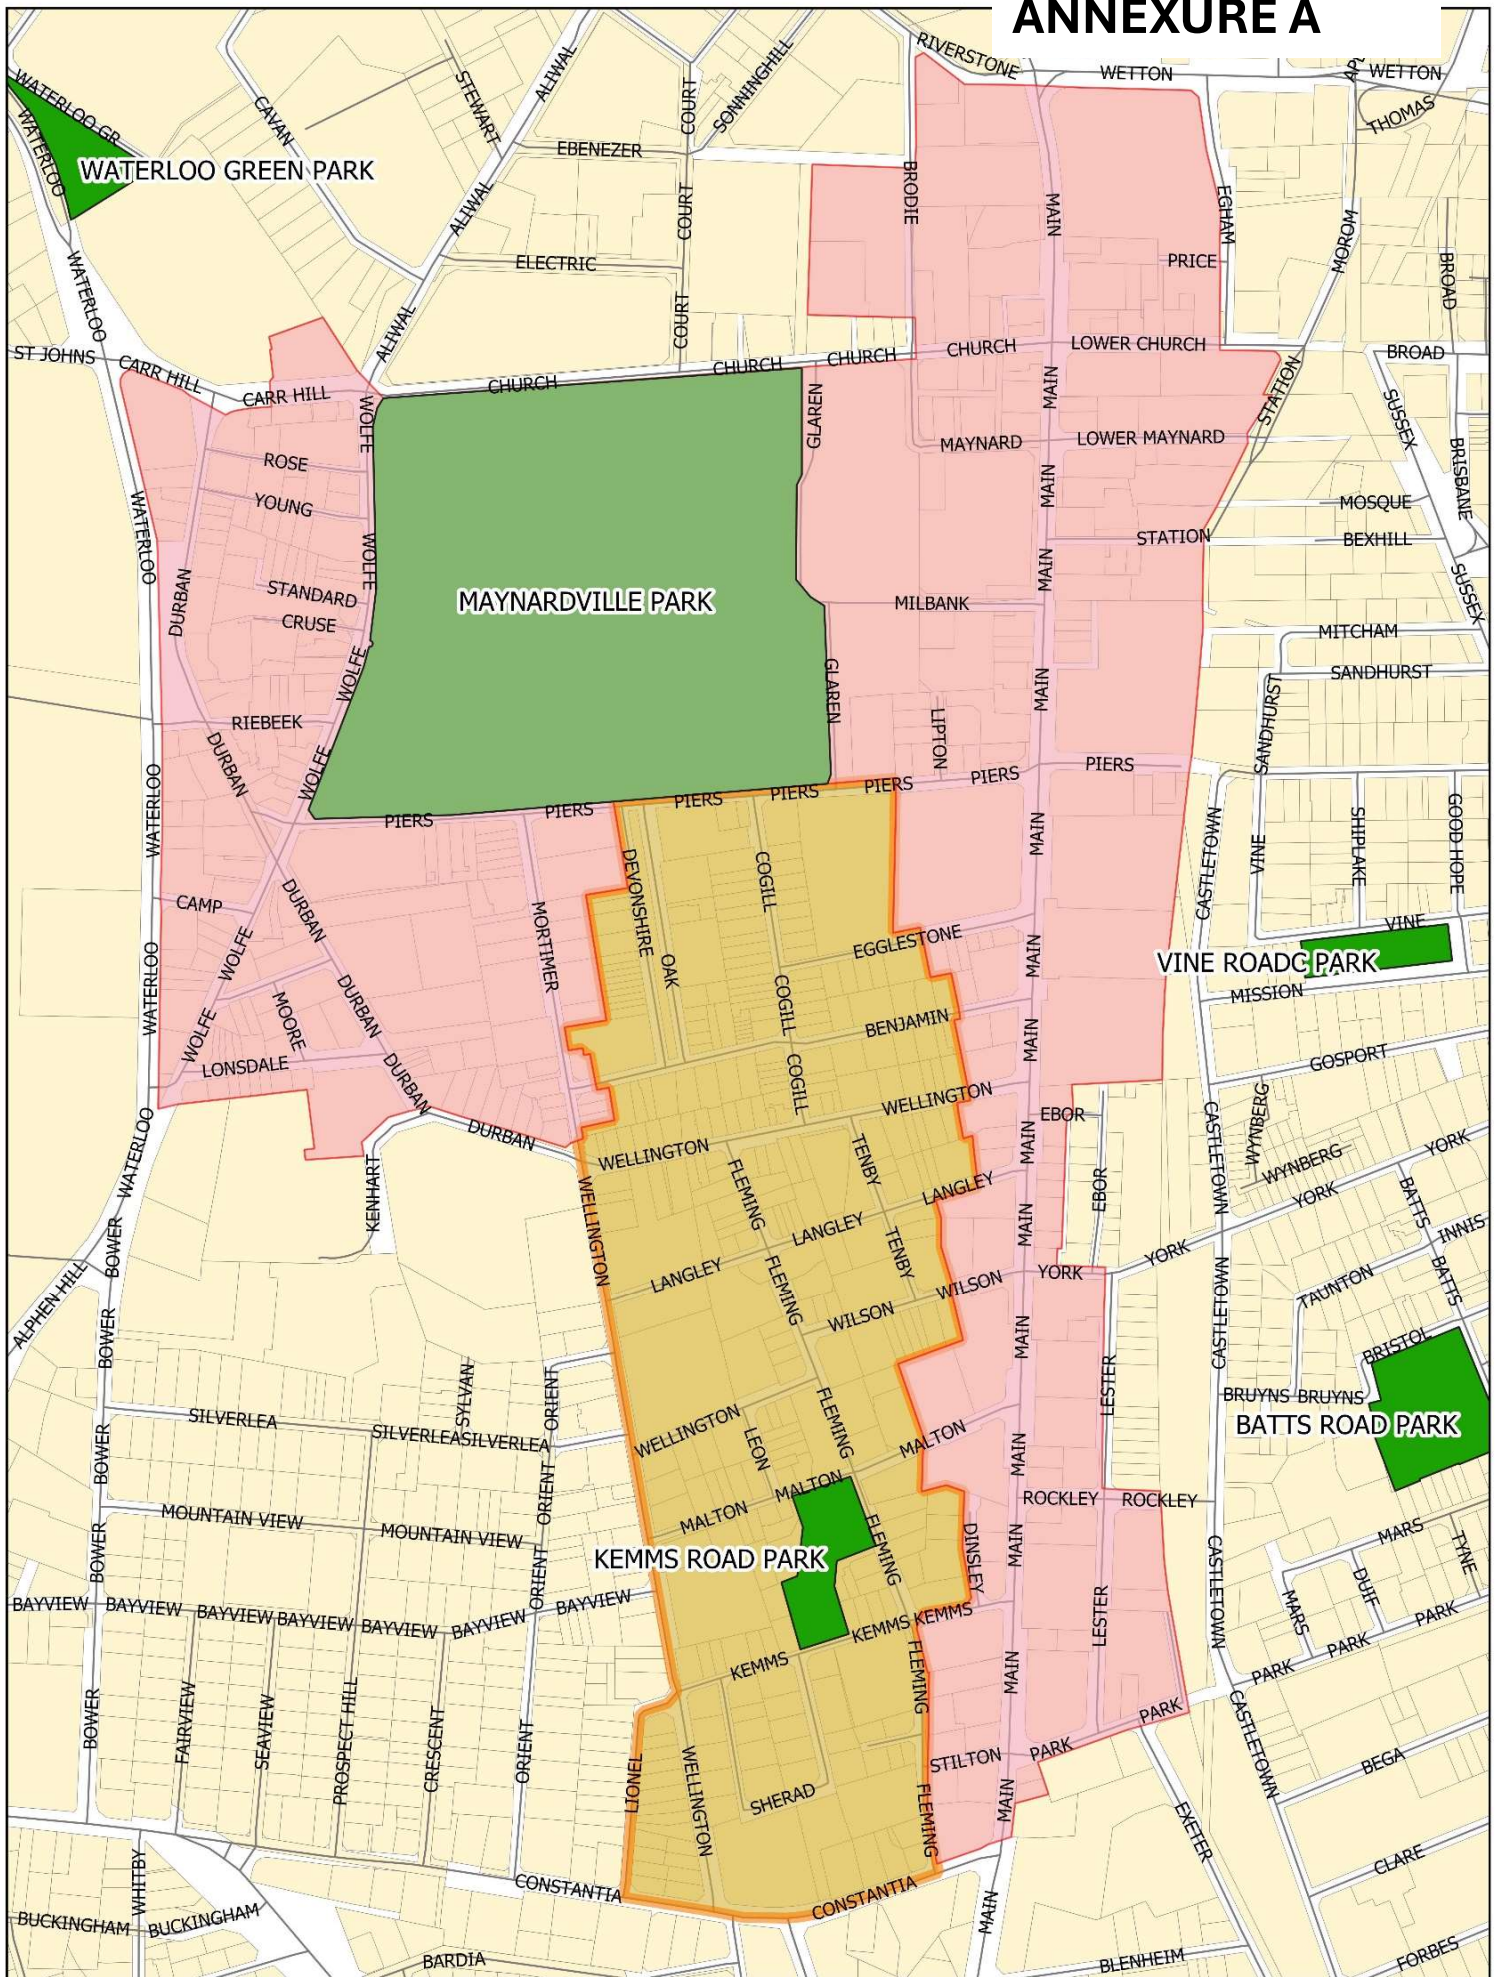

ANNEXURE A

WYNBERG IMPROVEMENT DISTRICT EXTENSION BOUNDARY OVERLAY

0 100 200 300 400 500 m